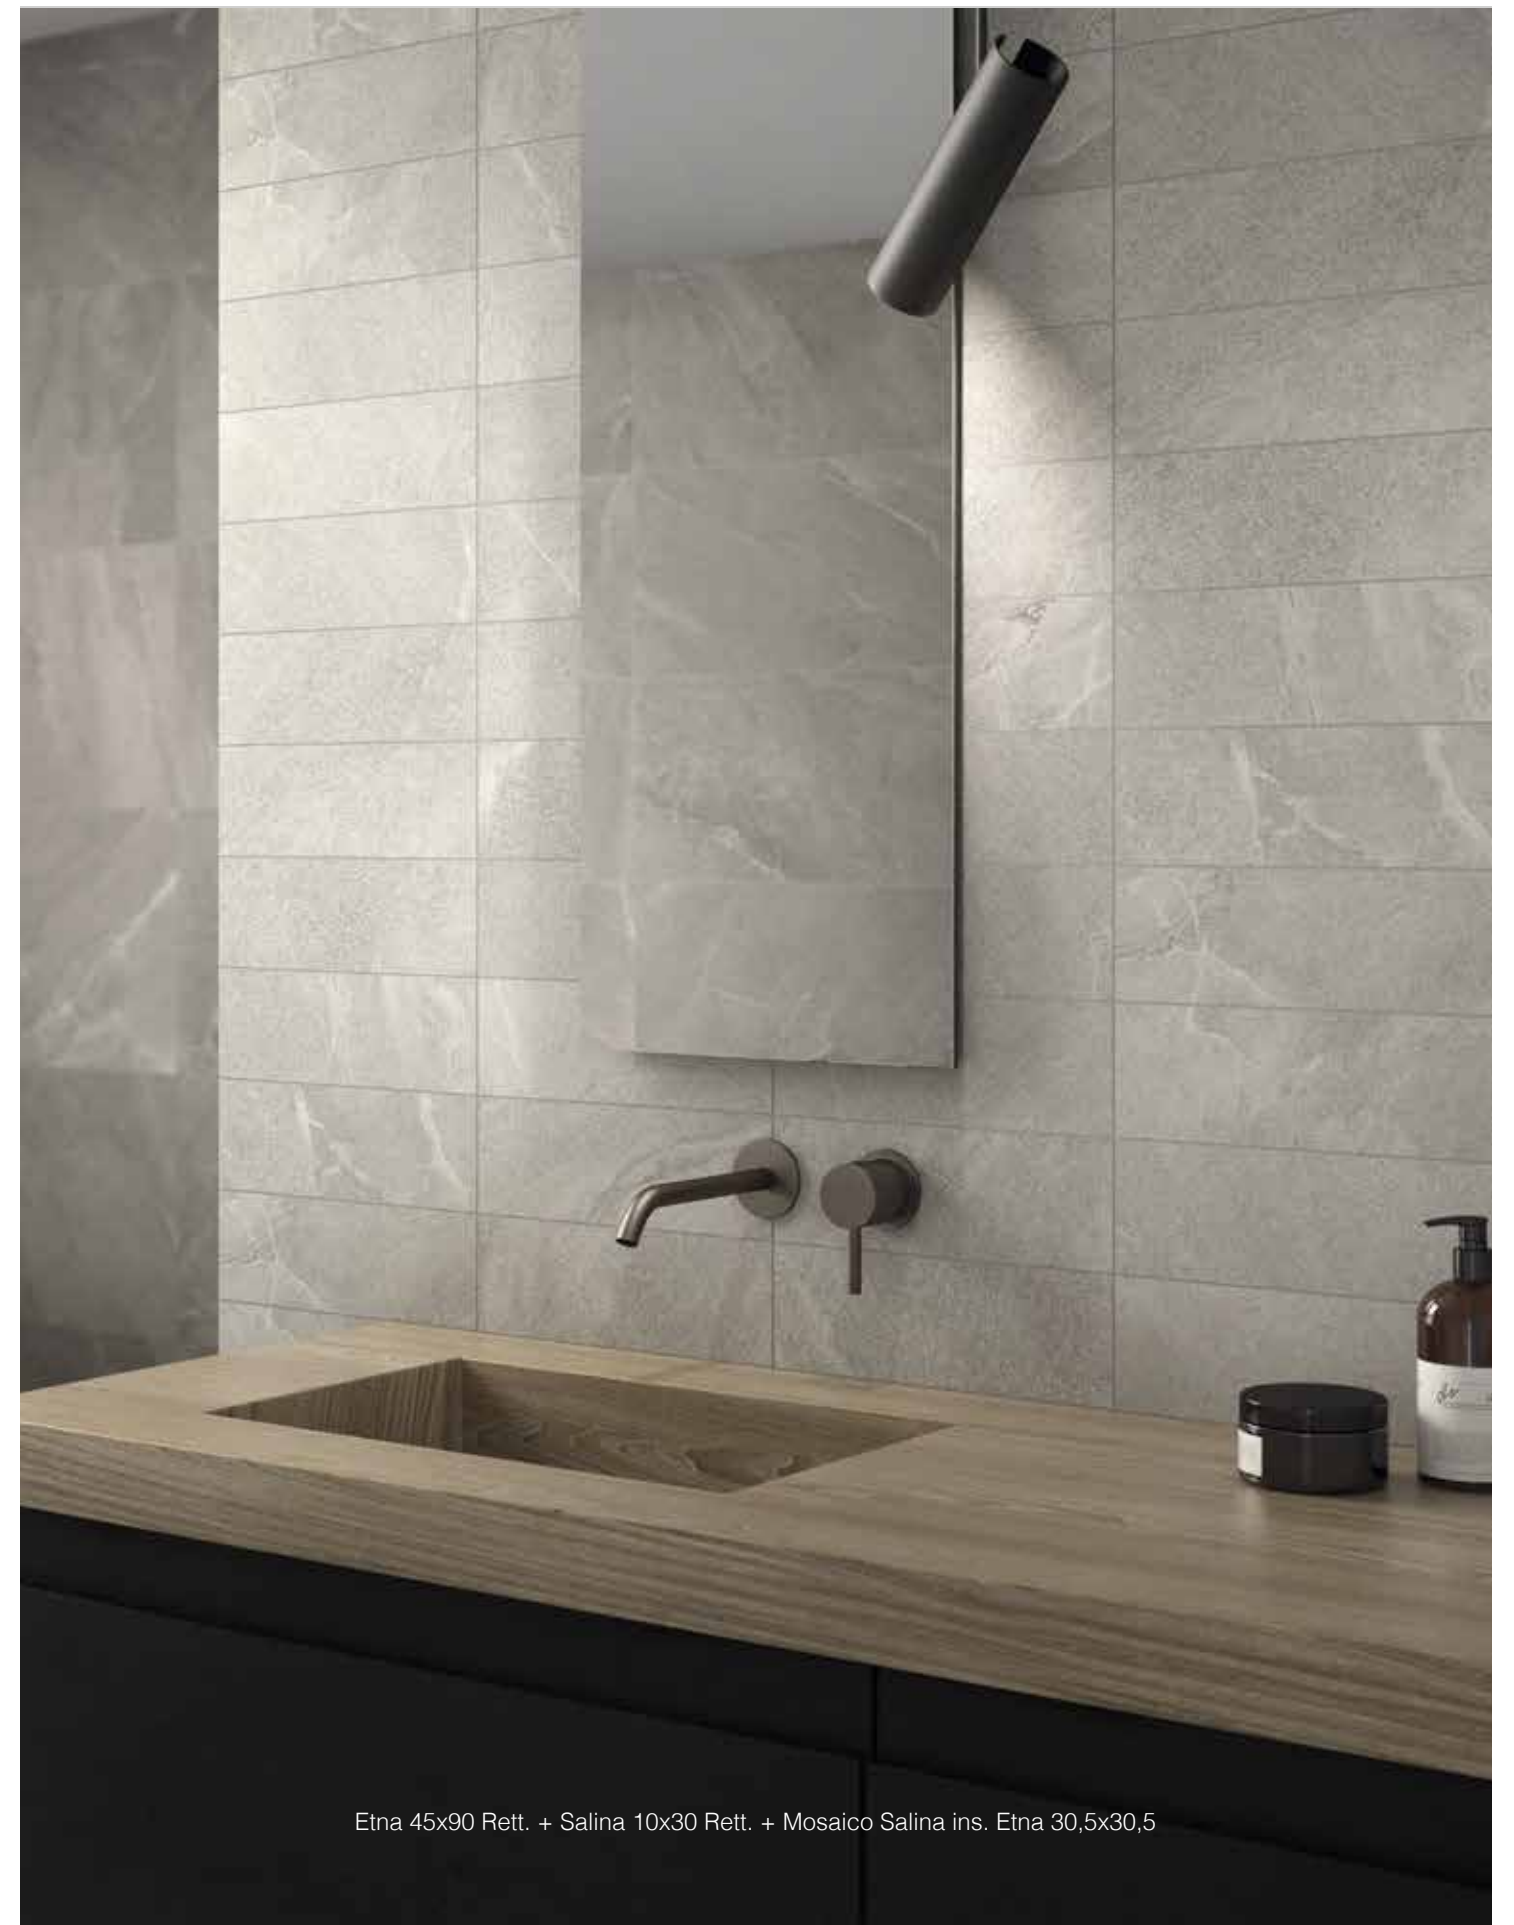

Etna 45x90 Rett. + Salina 10x30 Rett. + Mosaico Salina ins. Etna 30,5x30,5