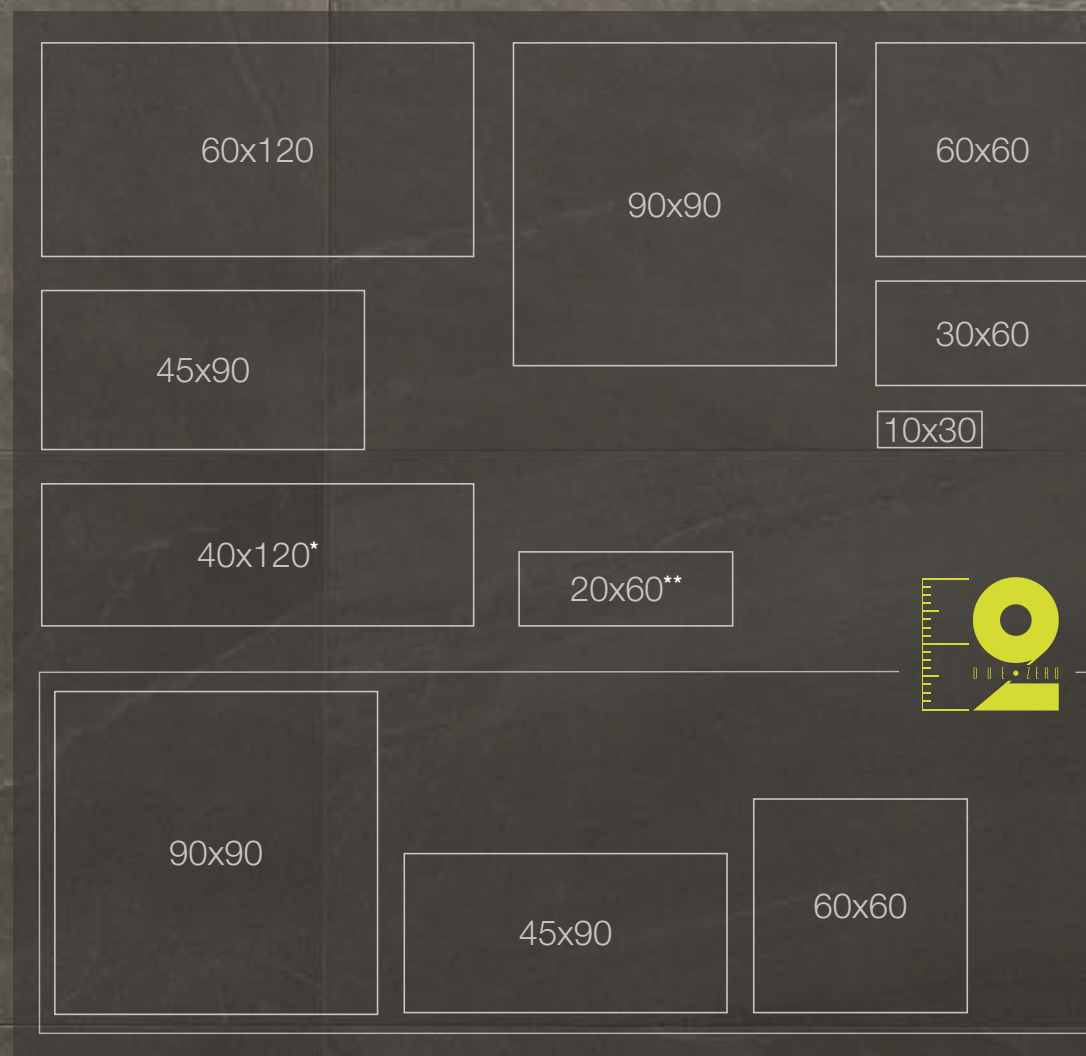

GRES PORCELLANATO COLORATO IN MASSA - FULLY COLOURED BODY PORCELAIN STONEWARE
* **RIVESTIMENTI IN PASTA BIANCA** - WALL TILES WHITE BODY
** **BICOTTURA** - DOUBLE FIRED TILES