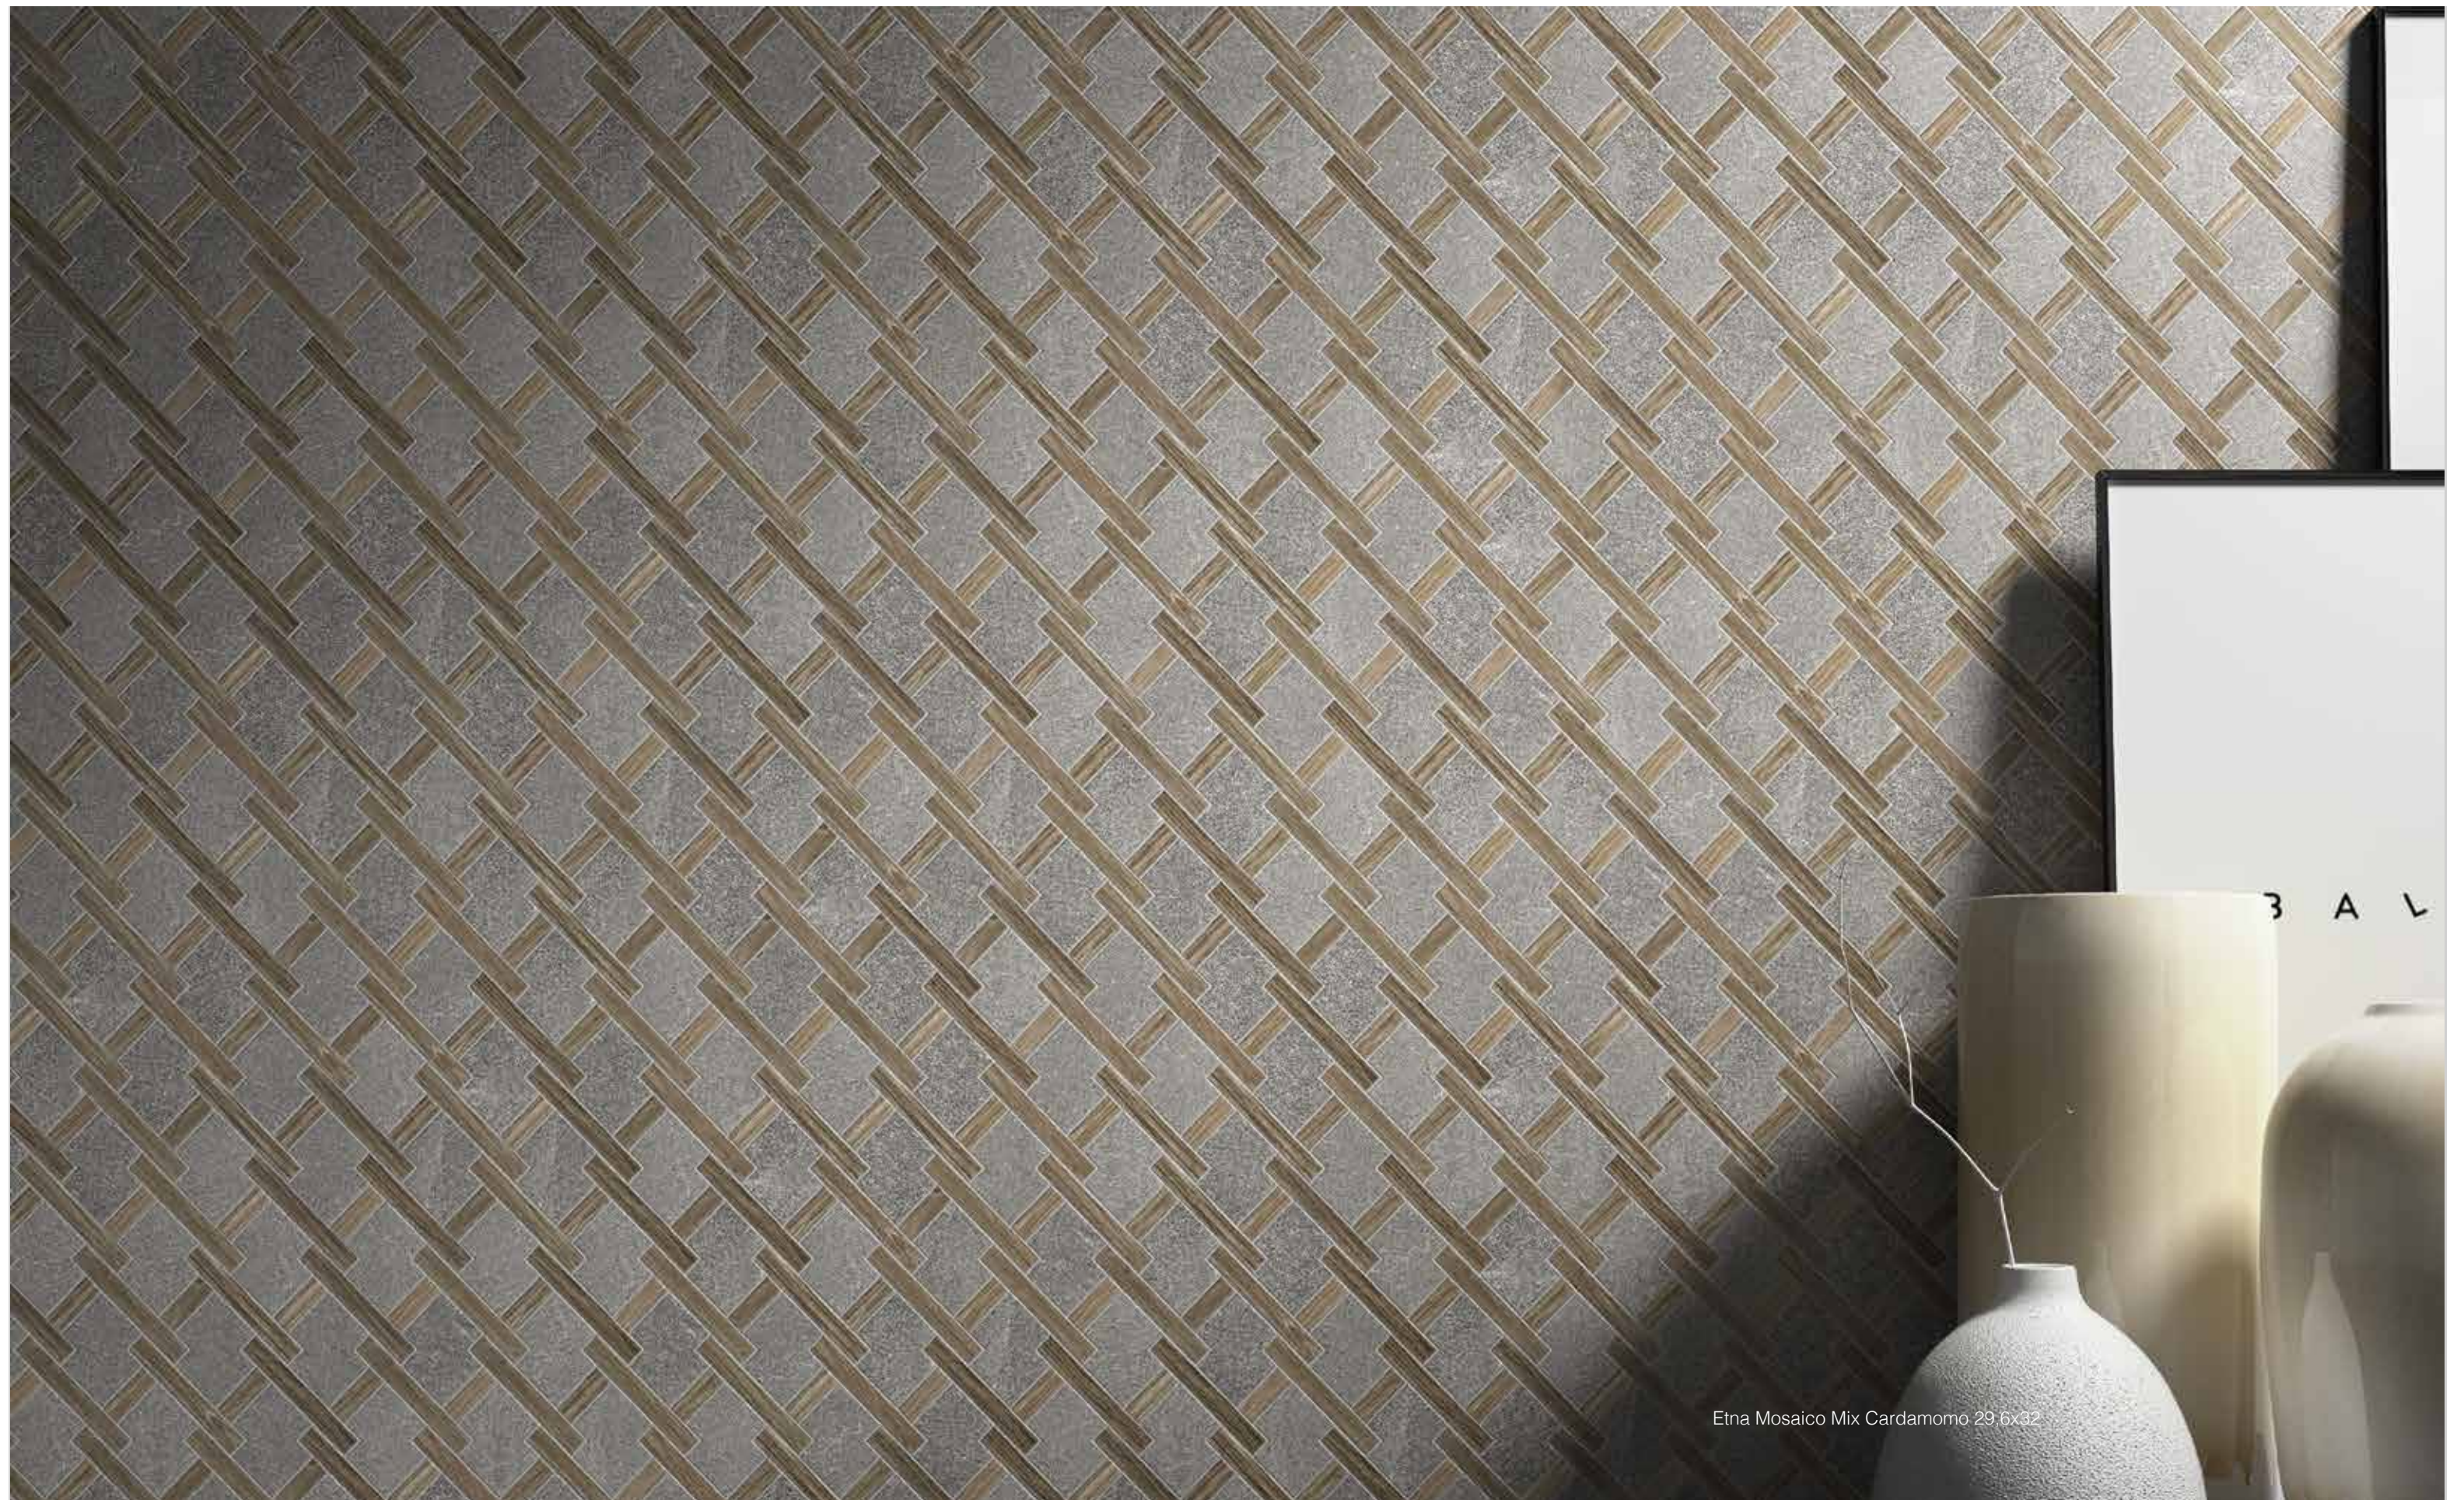

Etna Mosaico Mix Cardamomo 29,6x32