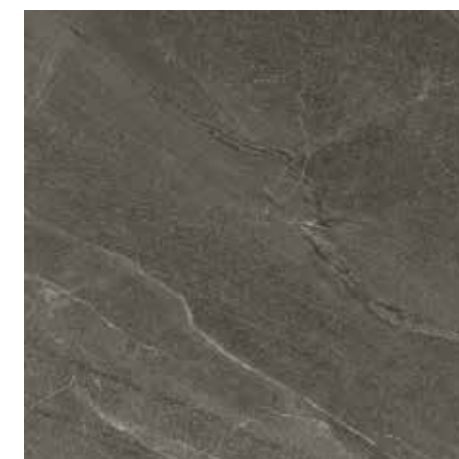

cod. 42003 VESUVIO RETT.
60x60 / 24"x24"

MQ/205
BOX/2