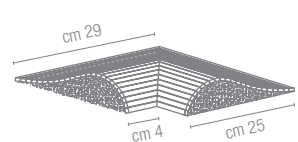

Art. 9668 Pool Wave ▲
cm 25x29 - 9 7/8"x11 1/2"