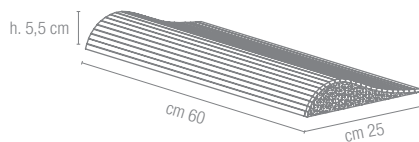

Gradino Step tread
Nez de marche Stufenplatte
cm 30x30 - 11 3/4"x11 3/4"
cm 30x60 - 11 3/4"x23 5/8"

Gradone (assemblato)
cm 30x33 - 11 3/4"x13"

Angolare (assemblato)
cm 30x33 - 11 3/4"x13"

Gradino B.C. Step tread B.C.
Nez de marche B.C. Stufenplatte B.C.
cm 30x30 - 11 3/4"x11 3/4"
cm 30x60 - 11 3/4"x23 5/8"

Art. 9830
cm 2x30 - 3/4"x11 3/4"

Art. 9833
cm 2x2 - 3/4"x3/4"

Art. 9834
cm 5x5x2 - 1 7/8"x 1 7/8"x3/4"

Art. 9835
cm 3x30 - 1 1/8"x 11 3/4"

Art. 9837
cm 3x3 - 1 1/8"x1 1/8"

Art. 9838
cm 5x3x2 - 1 7/8"x1 1/8"x3/4"

Terminale Pezzo unico pressato
Pièce unique pressée
Pressed single piece
Gepresstes Einzelsück
cm 15x30x3,5
5 7/8"x11 3/4"x1 3/8"

Art. 9660 Pool Wave
cm 60x25 - 23 5/8"x9 7/8"

Art. 9667 Pool Wave ▲
cm 25x29 - 9 7/8"x11 1/2"