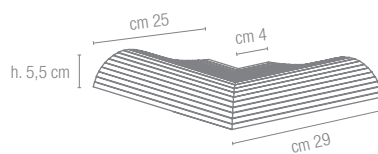

Gradino Step tread
Nez de marche Stufenplatte
cm 30x30 - 11 3/4"x11 3/4"
cm 30x60 - 11 3/4"x23 5/8"

Gradone (assemblato)
cm 30x33 - 11 3/4"x13"

Angolare (assemblato)
cm 30x33 - 11 3/4"x13"

Gradino B.C. Step tread B.C.
Nez de marche B.C. Stufenplatte B.C.
cm 30x30 - 11 3/4"x11 3/4"
cm 30x60 - 11 3/4"x23 5/8"

Art. 9830
cm 2x30 - 3/4"x11 3/4"

Art. 9833
cm 2x2 - 3/4"x3/4"

Art. 9834
cm 5x5x2 - 1 7/8"x 1 7/8"x3/4"

Art. 9835
cm 3x30 - 1 1/8"x 11 3/4"

Art. 9837
cm 3x3 - 1 1/8"x1 1/8"

Art. 9838
cm 5x3x2 - 1 7/8"x1 1/8"x3/4"

Terminale Pezzo unico pressato
Pièce unique pressée
Pressed single piece
Gepresstes Einzelsück
cm 15x30x3,5
5 7/8"x11 3/4"x1 3/8"

Art. 9660 Pool Wave
cm 60x25 - 23 5/8"x9 7/8"

Art. 9667 Pool Wave ▲
cm 25x29 - 9 7/8"x11 1/2"