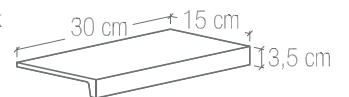

Art. 9830
cm 2x30 - 3/4"x11 3/4"

Art. 9833
cm 2x2 - 3/4"x3/4"

Art. 9834
cm 5x5x2 - 1 7/8"x 1 7/8"x3/4"

Art. 9835
cm 3x30 - 1 1/8"x 11 3/4"

Art. 9837
cm 3x3 - 1 1/8"x1 1/8"

Art. 9838
cm 5x3x2 - 1 7/8"x1 1/8"x3/4"

Terminale Pezzo unico pressato
Pièce unique pressée
Pressed single piece
Gepresstes Einzelsück
cm 15x30x3,5
5 7/8"x11 3/4"x1 3/8"

Art. 9660 Pool Wave
cm 60x25 - 23 5/8"x9 7/8"

Art. 9667 Pool Wave ▲
cm 25x29 - 9 7/8"x11 1/2"