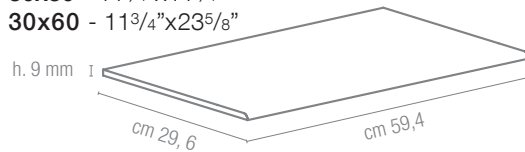

Gradino Step tread
Nez de marche Stufenplatte
cm 30x30 - 11 3/4"x11 3/4"
cm 30x60 - 11 3/4"x23 5/8"

Gradone (assemblato)
cm 30x33 - 11 3/4"x13"

Angolare (assemblato)
cm 30x33 - 11 3/4"x13"

Gradino B.C. Step tread B.C.
Nez de marche B.C. Stufenplatte B.C.
cm 30x30 - 11 3/4"x11 3/4"
cm 30x60 - 11 3/4"x23 5/8"

Art. 9830
cm 2x30 - 3/4"x11 3/4"

Art. 9833
cm 2x2 - 3/4"x3/4"

Art. 9834
cm 5x5x2 - 1 7/8"x 1 7/8"x3/4"

Art. 9835
cm 3x30 - 1 1/8"x 11 3/4"

Art. 9837
cm 3x3 - 1 1/8"x1 1/8"

Art. 9838
cm 5x3x2 - 1 7/8"x1 1/8"x3/4"